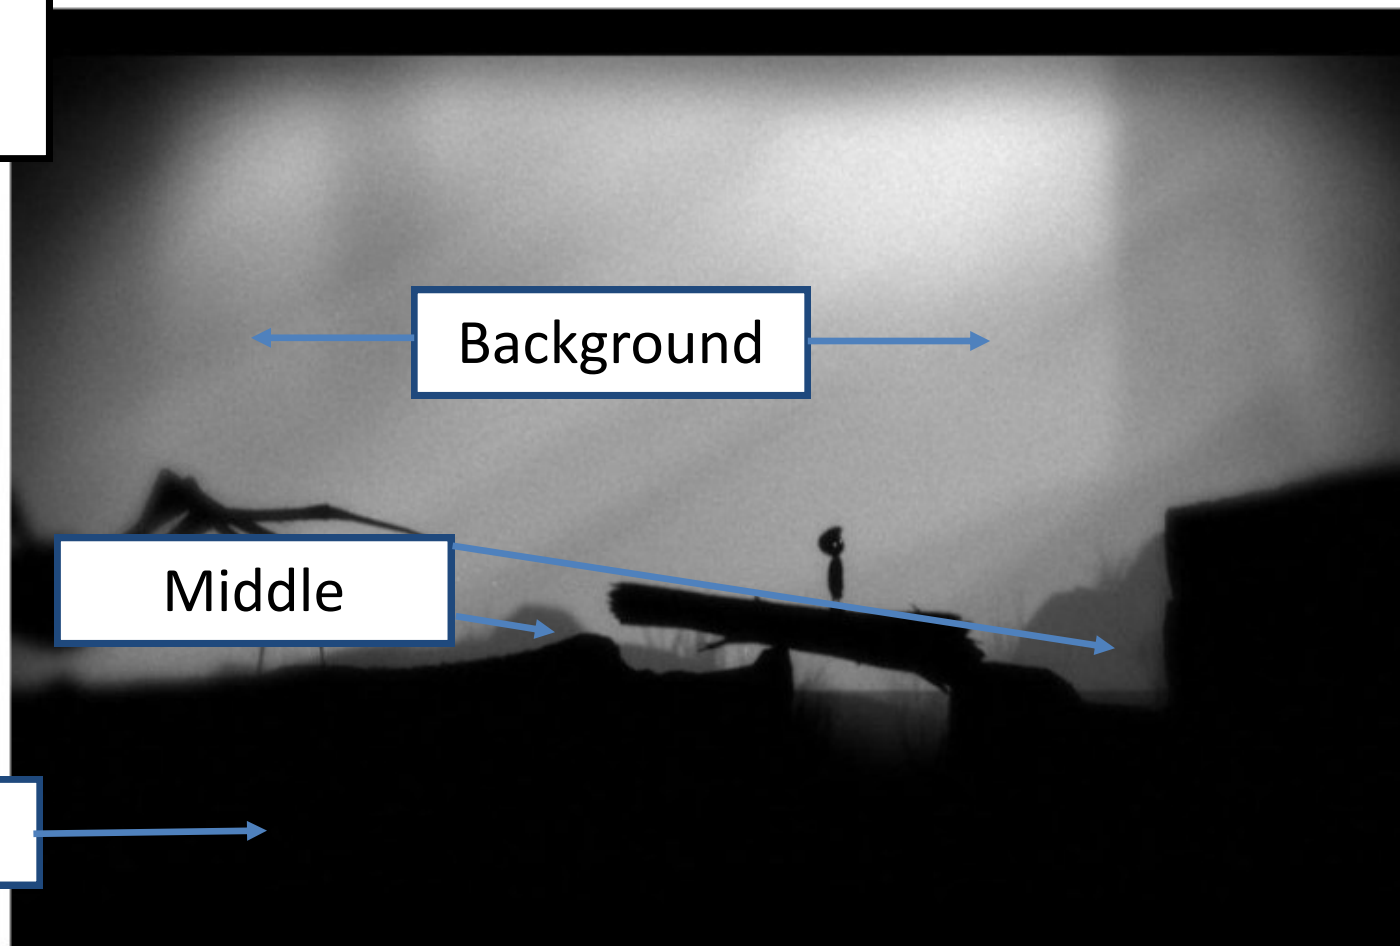

Contrast- The difference between light and dark.

High Contrast– Where the difference between black and white approaches its maximum.

Divide the image into 3 sections.

1. Foreground
2. Middle
3. Background

Background

Middle

Foreground

Depth is created by applying different values of the grayscale to each section

1. **Foreground** will be **Black**
2. **Middle** will be between **80% and 60%** grayscale value
3. **Background** will be between 40% and 10% grayscale